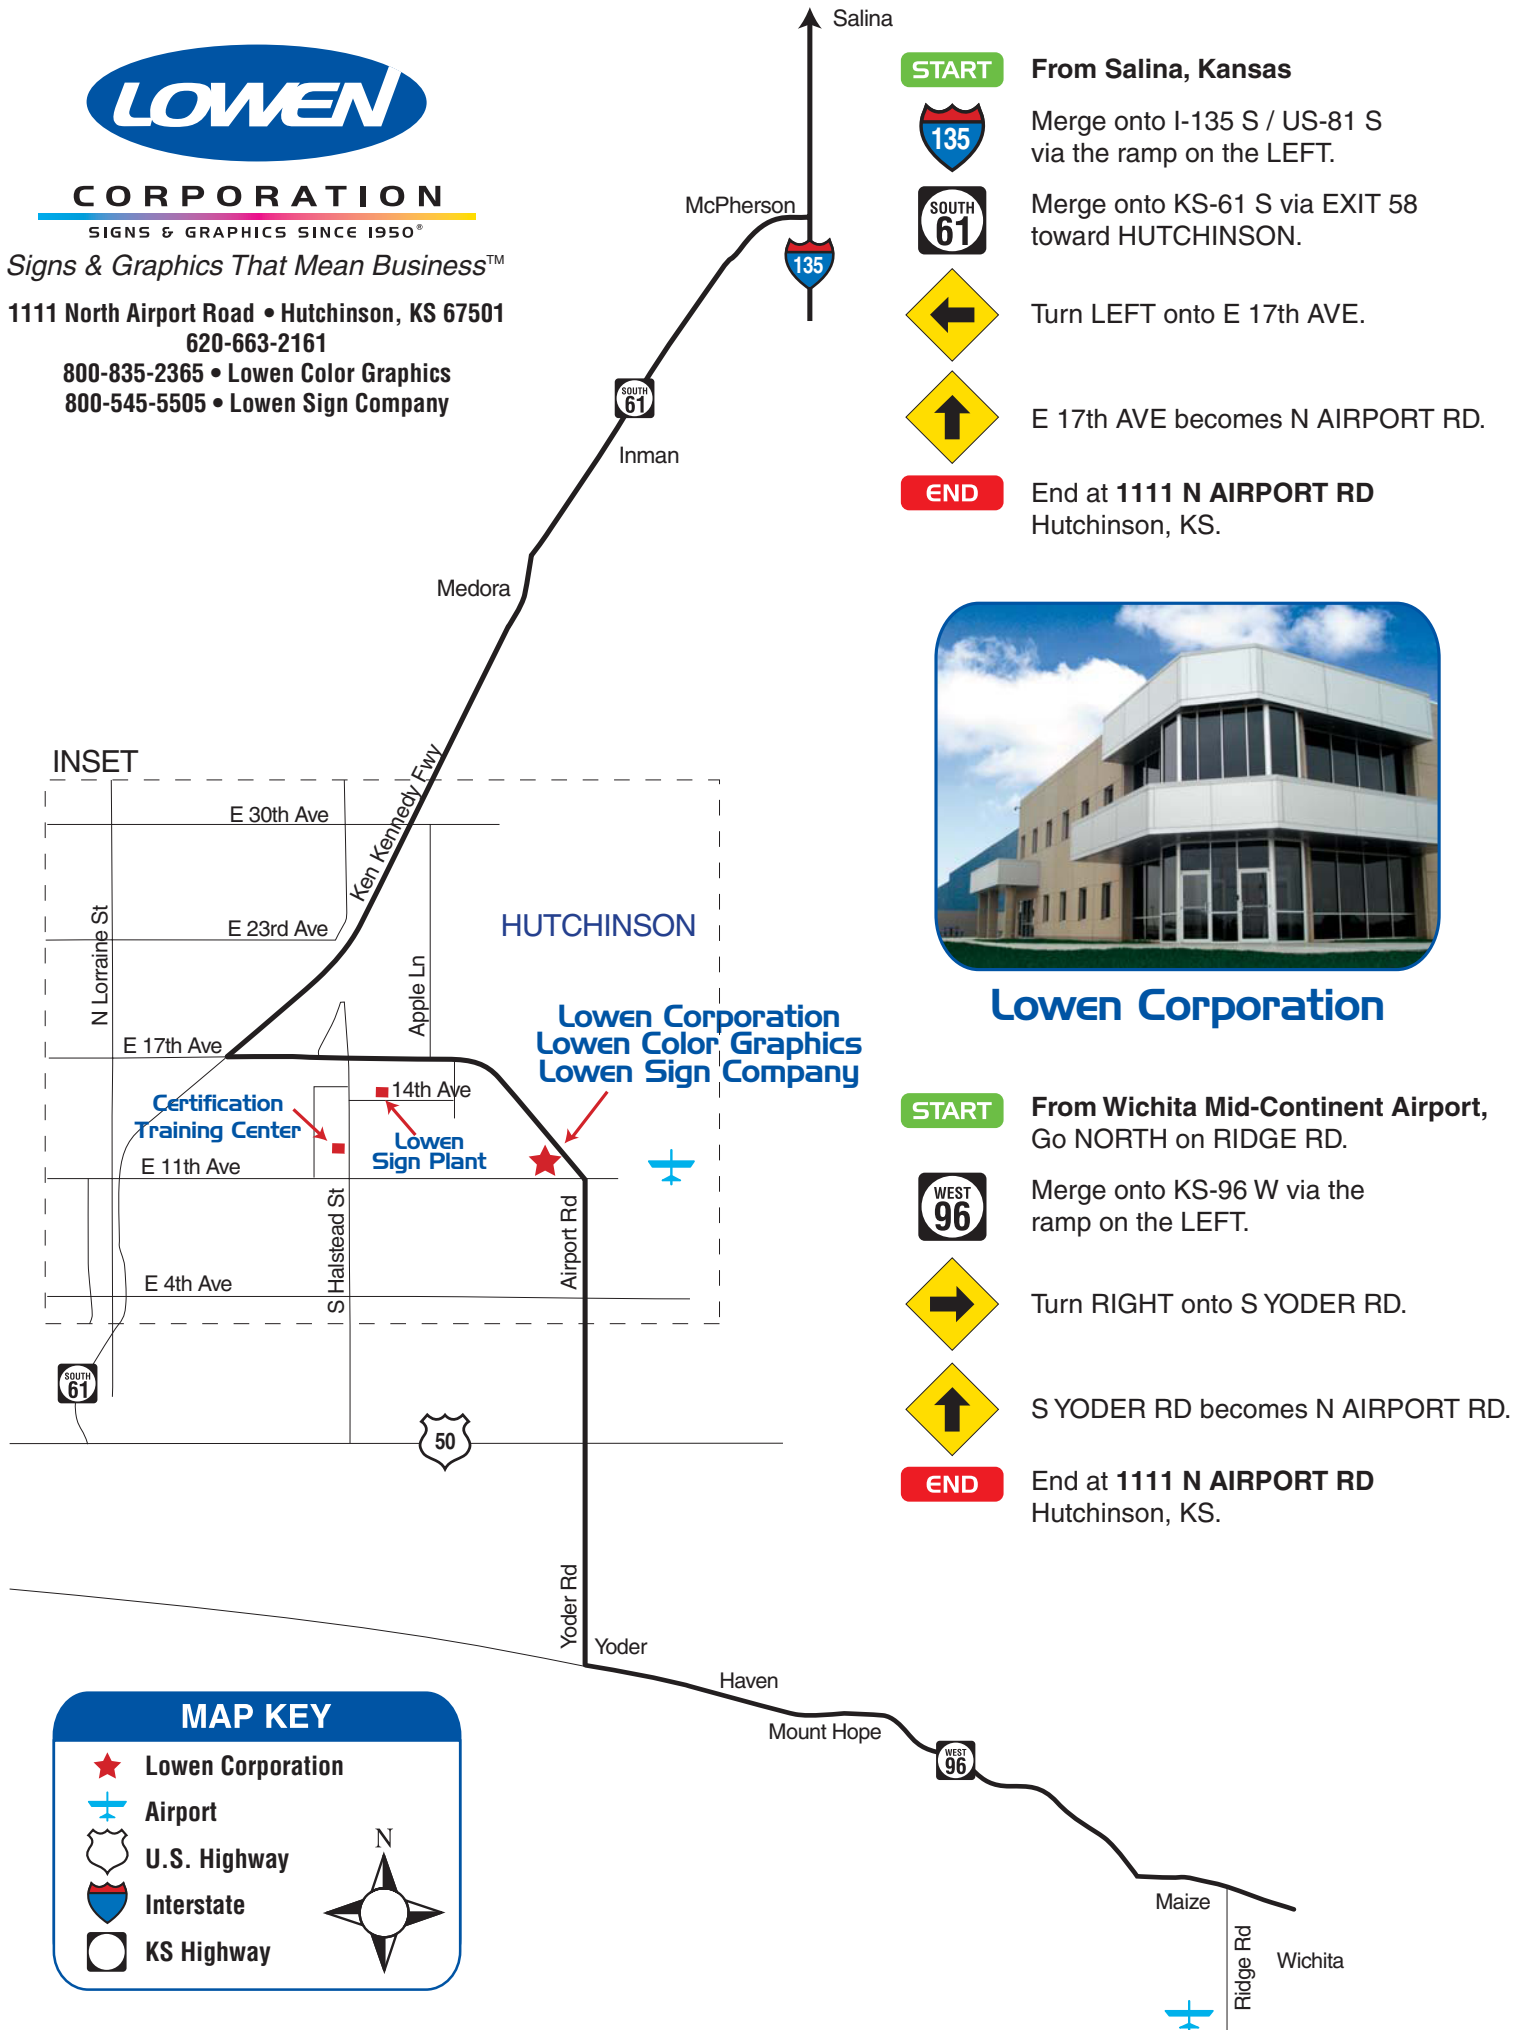

LOWEN CORPORATION

SIGNS & GRAPHICS SINCE 1950®

Signs & Graphics That Mean Business™

1111 North Airport Road • Hutchinson, KS 67501
620-663-2161

800-835-2365 • Lowen Color Graphics
800-545-5505 • Lowen Sign Company

START

From Salina, Kansas

Merge onto I-135 S / US-81 S via the ramp on the LEFT.

Merge onto KS-61 S via EXIT 58 toward HUTCHINSON.

Turn LEFT onto E 17th AVE.

E 17th AVE becomes N AIRPORT RD.

END

End at **1111 N AIRPORT RD**
Hutchinson, KS.

Lowen Corporation

START

From Wichita Mid-Continent Airport,
Go NORTH on RIDGE RD.

Merge onto KS-96 W via the ramp on the LEFT.

Turn RIGHT onto S YODER RD.

S YODER RD becomes N AIRPORT RD.

END

End at **1111 N AIRPORT RD**
Hutchinson, KS.

INSET

MAP KEY

- Lowen Corporation
- Airport
- U.S. Highway
- Interstate
- KS Highway