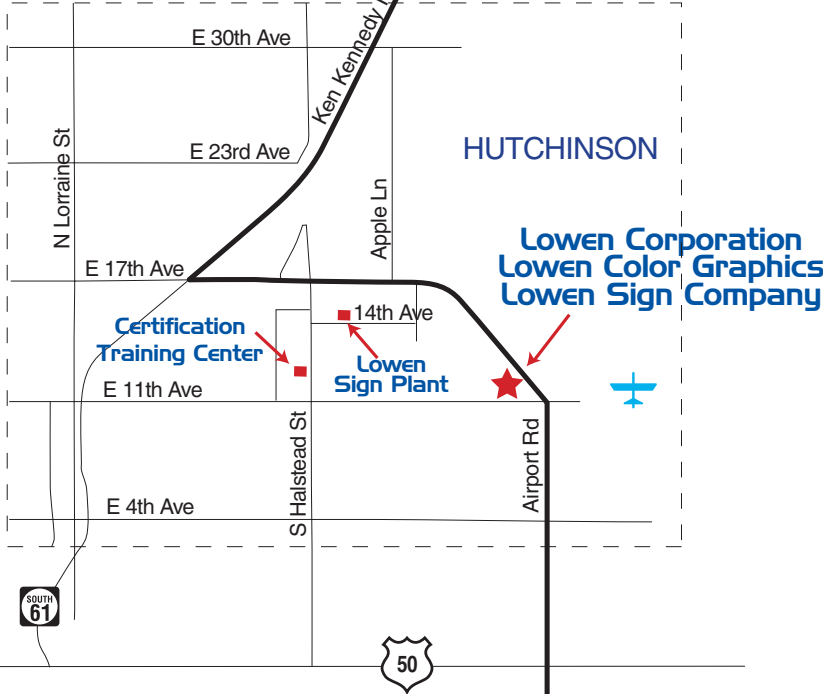

START

From Salina, Kansas

Merge onto I-135 S / US-81 S via the ramp on the LEFT.

Merge onto KS-61 S via EXIT 58 toward HUTCHINSON.

Turn LEFT onto E 17th AVE.

E 17th AVE becomes N AIRPORT RD.

END

End at **1111 N AIRPORT RD**
Hutchinson, KS.

Lowen Corporation

START

From Wichita Mid-Continent Airport,
Go NORTH on RIDGE RD.

Merge onto KS-96 W via the ramp on the LEFT.

Turn RIGHT onto S YODER RD.

S YODER RD becomes N AIRPORT RD.

END

End at **1111 N AIRPORT RD**
Hutchinson, KS.

INSET

MAP KEY

- Lowen Corporation
- Airport
- U.S. Highway
- Interstate
- KS Highway